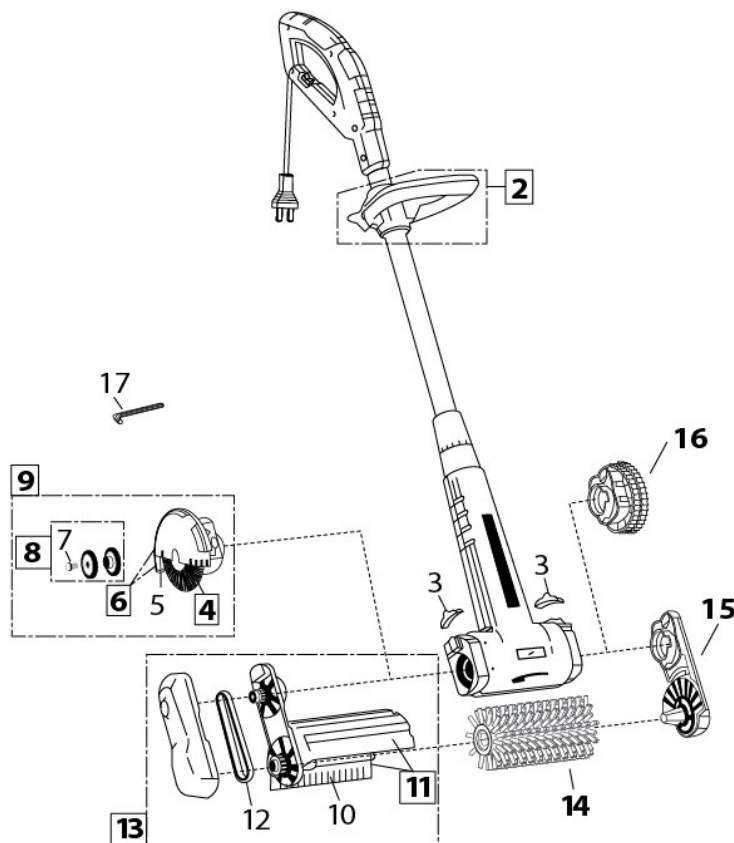

MultiBrush speedcontrol PLUS

Art.-Nr. 000298.0000

GLORIA®
Geräte für Haus und Garten

Technische Änderungen vorbehalten
Subject to technical changes
Sous réserve de modifications techniques

#	Article name	Article number
2	Additional handle	730062.0000
3	Lock button	541604.0000
3	Lock button	541604.0000
4	Joint brush (8mm)	729011.0000
4	Nylon joint brush	729068.0000
4	Joint brush (Standard brush)	728835.0000
5	Joint brush splash guard	728951.0000
6	Joint brush cover	728861.0000
7	Screw	610619.0000
8	Fastenerset - left-hand thread	728960.0000
9	Joint brush unit	728855.0000
10	Surface brush protection	541634.0000
11	Surface brush cover	728862.0000
12	Tooth belt	610502.0000
13	Belt drive arm, right	728857.0000
14	Lawn aerator	729160.0000

#	Article name	Article number
14	Scarifier roller	729161.0000
14	Wood brush UNIVERSAL	728833.0000
14	Stone brush PRO	729010.0000
14	Stone brush MEDIUM	728834.0000
14	Stone brush SOFT	729013.0000
15	Belt drive arm, left	728858.0000
16	Guiding wheel	728856.0000
17	Angle wrench key	978415.0000