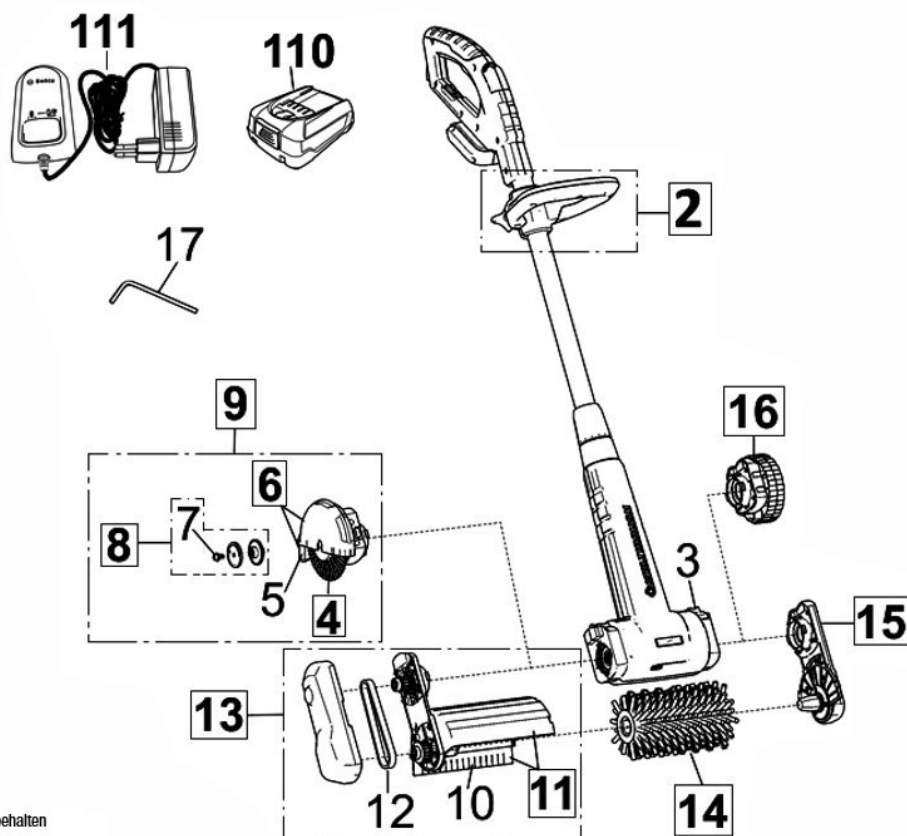

Multibrush li-on PLUS

000299.0000

GLORIA®
Geräte für Haus und Garten

Technische Änderungen vorbehalten
Subject to technical changes
Sous réserve de modifications techniques

#	Article name	Article number
2	Additional handle	730062.0000
3	Lock button	541604.0000
4	Joint brush (Standard brush)	728835.0000
4	Joint brush (8mm)	729011.0000
4	Nylon joint brush	729068.0000
5	Joint brush splash guard	728951.0000
6	Joint brush cover	728861.0000
7	Screw	610619.0000
8	Fastenerset - left-hand thread	728960.0000
9	Joint brush unit	728855.0000
10	Surface brush protection	541634.0000
11	Surface brush cover	728862.0000
12	Tooth belt	610502.0000
13	Belt drive arm, right	728857.0000
14	Stone brush SOFT	729013.0000
14	Stone brush PRO	729010.0000

#	Article name	Article number
14	Stone brush MEDIUM	728834.0000
14	Wood brush UNIVERSAL	728833.0000
15	Belt drive arm, left	728858.0000
16	Guiding wheel	728856.0000
17	Angle wrench key	978415.0000
110	2.5 Ah BOSCH battery	729101.0000
110	4.0 Ah BOSCH battery	729102.0000
111	BOSCH charger AL 1830 CV	729103.0000
111	Charger Bosch AL1810CV	541840.0000